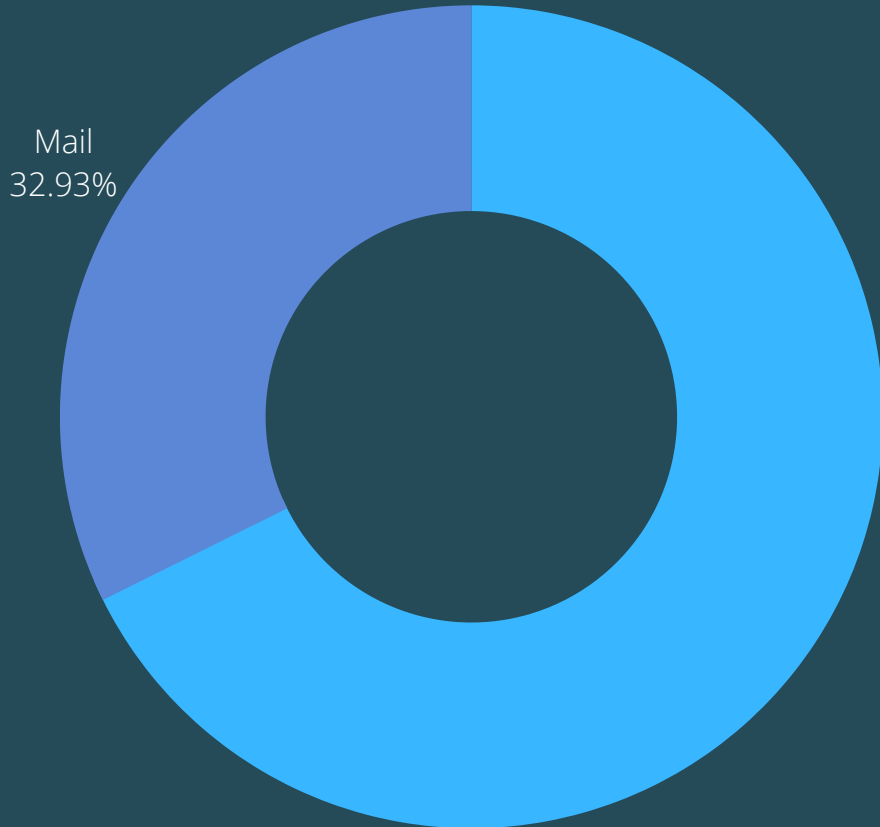

TURN OUT BY AGE

Age Group	Turnout	Percentage
18-19	1,153	1.51%
20-29	5,904	7.73%
30-39	9,810	12.85%
40-49	11,657	15.27%
50-59	12,980	17.00%
60-69	16,733	21.91%
70-79	12,530	16.41%
80-89	4,711	6.17%
90-99	773	1.01%
100+	14	0.01%

TURNOUT

Total Active Registered Voters: 126,175

Total Ballots Counted: 76,339

RETURN METHODS

Drop Box: 52,597
Mail: 25,145

Drop Box
68.89%

TOP 5 DROP BOXES