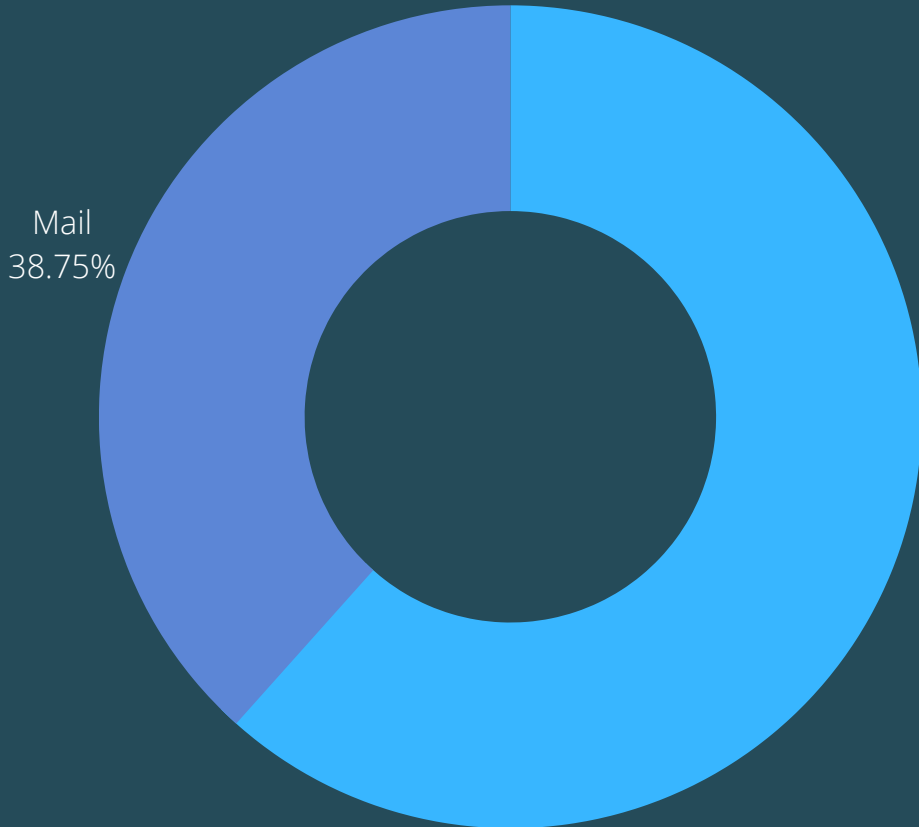

TURNOUT

Total Active Registered Voters: 125,525

Total Ballots Counted: 49,434

TURN OUT BY AGE

Age Group	Turnout	Percentage
18-19	583	1.17%
20-29	2,845	5.75%
30-39	4,849	9.80%
40-49	6,073	12.28%
50-59	7,863	15.90%
60-69	12,285	24.85%
70-79	10,357	20.95%
80-89	3,960	8.01%
90-99	648	1.31%
100+	12	0.02%

RETURN METHODS

Drop Box: 30,742
Mail: 19,158

Drop Box
62.18%

TOP 5 DROP BOXES