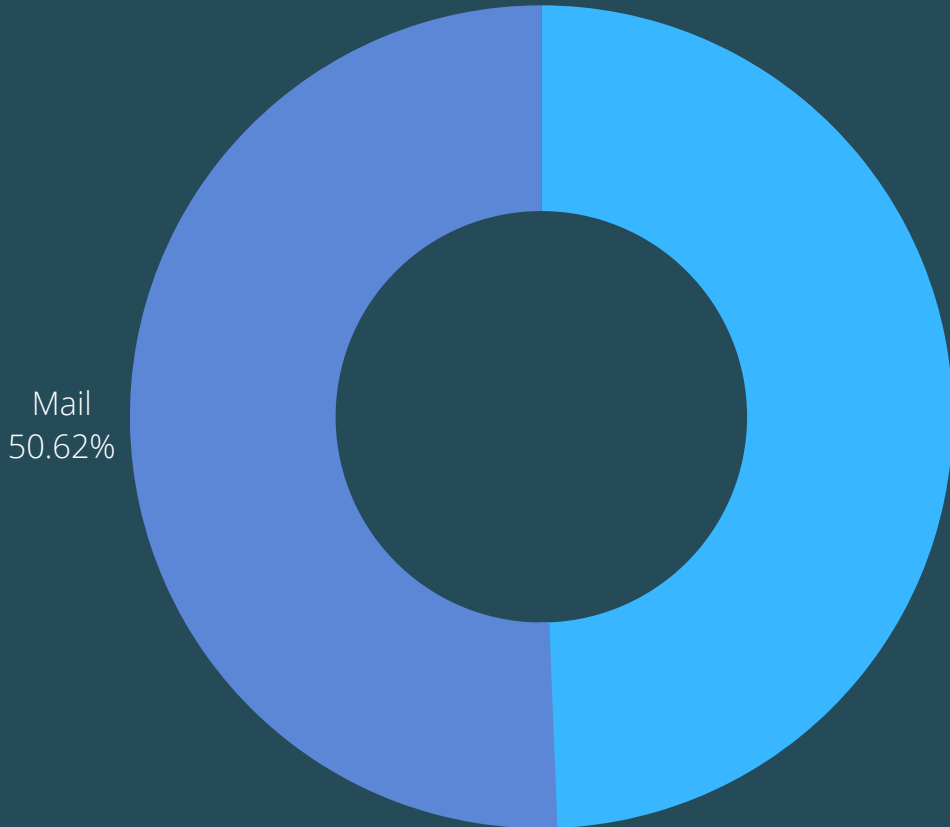

FEBRUARY 2023 TURNOUT

Voters in Election	118,808
Total Ballots Counted:	40,619

TURNOUT BY AGE

Age Group	Turnout	Percentage
18-19	583	1.43
20-29	2,148	5.29
30-39	4,379	10.78
40-49	5,591	13.76
50-59	6,130	15.10
60-69	9,661	23.78
70-79	8,462	20.83
80-89	3,174	7.81
90-99	475	1.17
100+	8	0.02

RETURN METHODS

Drop Box: 20,365

Mail: 20,847

Drop Box
49.38%

TOP 5 DROP BOXES